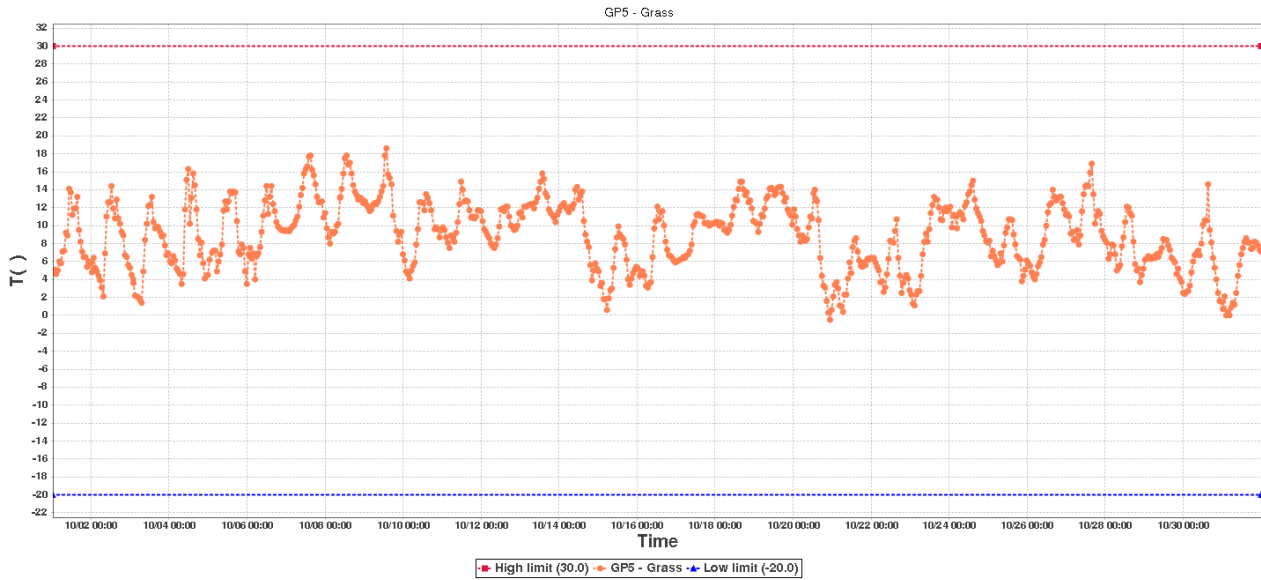

File Generated: 2021/11/07 08:17:08

GroundProbe-3 Data Log

Device Information

Device ID:	50963466130496808682	Device SUB-ID:	0
Device Name:	GroundProbe-3	Device Model:	RCW-600WiFi

Description:

Hours to monitor: 743.0

GP5 - GrassSummary

High limit:	30.0	Start Time:	2021/10/01 00:32:58(GMT+00:00)
Low limit:	-20.0	End Time:	2021/10/31 23:58:45(GMT+00:00)
Max:	18.6	Data Points:	736
Min:	-0.5		
Average:	8.9		

GP6 - ConcreteSummary